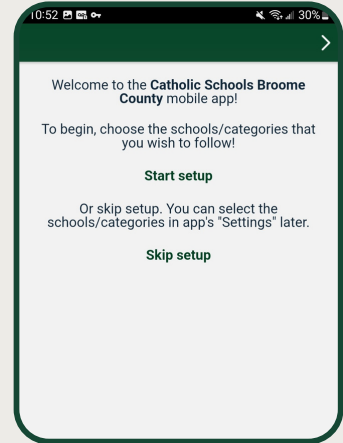

Catholic Schools of Broome County

Download the New CSBC App!

Click Start Setup

Answer "while using this app" in order to receive location updates when in the app

Enable notifications from the schools you choose

Answer "Yes " to receive new content in the app

1. Delete the old app

If you still have the old CSBC app on your phone make sure to delete it before downloading the new one.

2. Download the new app

Download the new app in the Apple and Android Stores: Catholic Schools Broome County