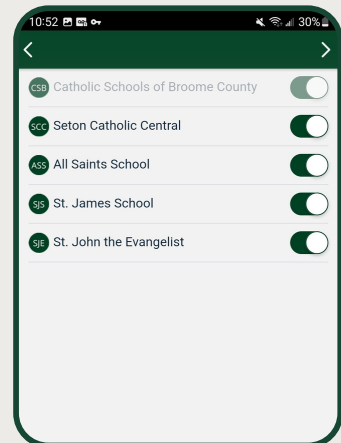

Catholic Schools of Broome County

Download the New CSBC App!

Click Start Setup

Answer "while using this app" in order to receive location updates when in the app

Enable notifications from the schools you choose

Answer "Yes " to receive new content in the app

1. Delete the old app

If you still have the old CSBC app on your phone make sure to delete it before downloading the new one.

2. Download the new app

Download the new app in the Apple and Android Stores: Catholic Schools Broome County