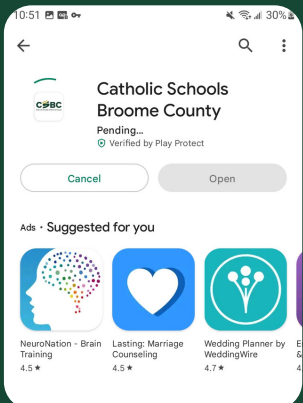

3. Begin Setup

Follow the steps on the right to setup the app on your device.

If you have questions or need assistance please email app@syrdiocese.org.