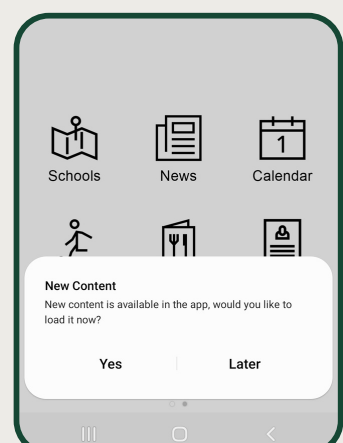

Catholic Schools of Broome County

Download the New CSBC App!

Click Start Setup

Answer "while using this app" in order to receive location updates when in the app

Enable notifications from the schools you choose

Answer "Yes " to receive new content in the app

1. Delete the old app

If you still have the old CSBC app on your phone make sure to delete it before downloading the new one.

2. Download the new app

Download the new app in the Apple and Android Stores: Catholic Schools Broome County