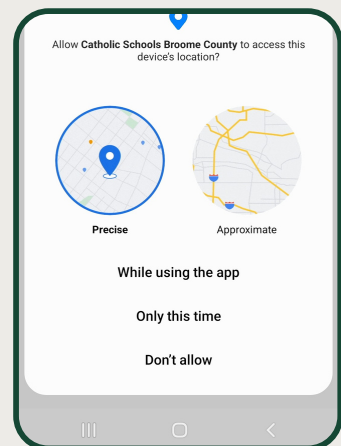

Catholic Schools of Broome County

Download the New CSBC App!

Click Start Setup

Answer "while using this app" in order to receive location updates when in the app

Enable notifications from the schools you choose

Answer "Yes " to receive new content in the app

1. Delete the old app

If you still have the old CSBC app on your phone make sure to delete it before downloading the new one.

2. Download the new app

Download the new app in the Apple and Android Stores: Catholic Schools Broome County